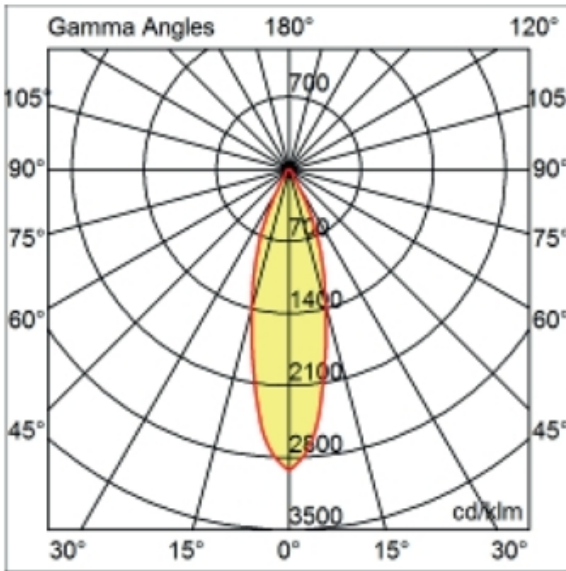

DIXIT RA8 RECESSED

A56077-

PROJECT	
TYPE	
SPECIFIER	
QUANTITY	
DATE	

	DP	DV		Order Example	K°
Dimming	Phase	0-10V		L5XXXXXX-DV-30K	
Color Temperature	27K	30K	35K	0-10V	3000K
	2700K	3000K	3500K		

A