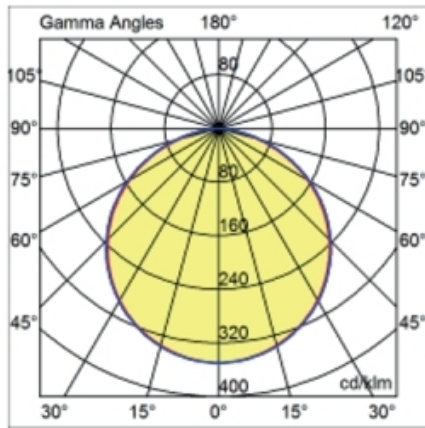

DIXIT RA16 RECESSED

A56102-

RA 16 LED 18W 2400 lm				R:100%				I.Max:350 Cd/Klm			
H[m]	D[m]	Max lux	Med lux	Alpha=112°	H[m]	D[m]	Max lux	Med lux	Beta=113°		
1.00	2.99	604	145		1.00	3.07	604	145			
2.00	5.98	151	36		2.00	6.13	151	36			
3.00	8.96	67	16		3.00	9.20	67	16			
4.00	11.95	38	9		4.00	12.26	38	9			
5.00	14.94	24	6		5.00	15.33	24	6			

Dimming	DP	DV	K°		
	Phase	0-10V			
Color Temperature	27K	30K	35K	40K	K°
	2700K	3000K	3500K	4000K	

Order Example **K°**
L5XXXXXX-DV-30K
0-10V 3000K