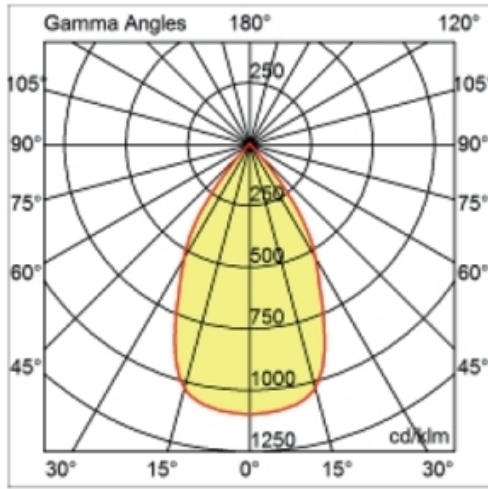

DIXIT RA11 RECESSED

A56020-

PROJECT	
TYPE	
SPECIFIER	
QUANTITY	
DATE	

RA 11 DIXIT LED 12W 1700LM 3000K				R:100%		I.Max:1096 Cd/Klm					
H[m]	D[m]	Max lux	Med lux	Alpha=55°		H[m]	D[m]	Max lux	Med lux	Beta=55°	
1.00	1.13	1658	898			1.00	1.13	1658	898		
2.00	2.26	415	224			2.00	2.26	415	224		
3.00	3.38	184	100			3.00	3.38	184	100		
4.00	4.51	104	56			4.00	4.51	104	56		
5.00	5.64	66	36			5.00	5.64	66	36		

	DP	DV	
Dimming	Phase	0-10V	
Color Temperature	27K 30K 35K 40K	2700K 3000K 3500K 4000K	K°

Order Example **L5XXXXXX-DV-30K**

0-10V 3000K