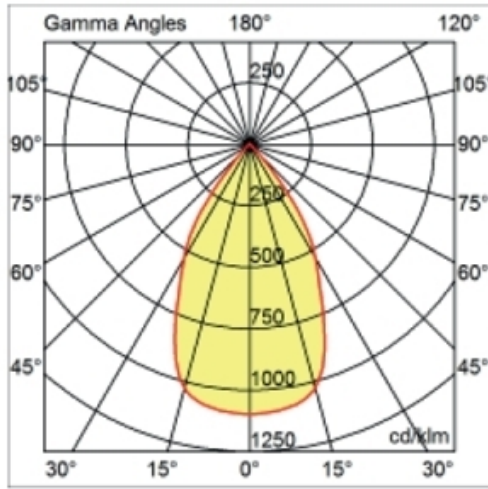

PROJECT	
TYPE	
SPECIFIER	
QUANTITY	
DATE	

RA 11 DIXIT LED SOFT 12W 1700 lm 3000K					R:100%		I.Max:1293 Cd/Kim			
H[m]	D[m]	Max lux	Med lux	Alpha=54°	H[m]	D[m]	Max lux	Med lux	Beta=54°	
1.00	1.02	1913	1003		1.00	1.02	1913	1003		
2.00	2.04	478	251		2.00	2.04	478	251		
3.00	3.06	213	111		3.00	3.06	213	111		
4.00	4.08	120	63		4.00	4.08	120	63		
5.00	5.10	77	40		5.00	5.10	77	40		

Dimming	DP	DV	
	Phase	0-10V	
Color Temperature	27K	30K	35K
	2700K	3000K	3500K

Order Example **K°**

L5XXXXXX-DV-30K

0-10V **3000K**