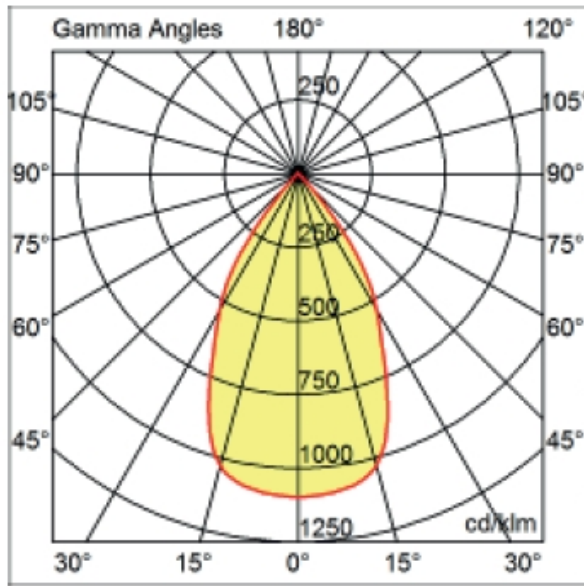

DIXIT RA11 RECESSED

A56024-

PROJECT	
TYPE	
SPECIFIER	
QUANTITY	
DATE	

	DP	DV	
Dimming	Phase	0-10V	
Color Temperature	27K 2700K	30K 3000K	35K 3500K
		40K 4000K	K°

Order Example **L5XXXXXX-DV-30K**

0-10V 3000K

A