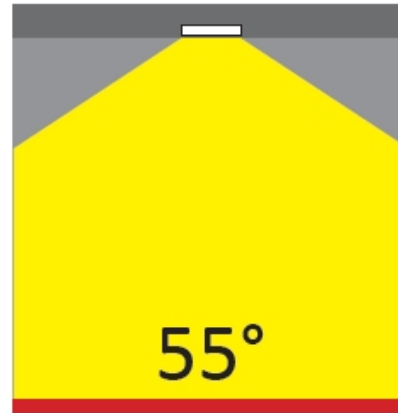

DIXIT RA11 RECESSED

A56028-

PROJECT	
TYPE	
SPECIFIER	
QUANTITY	
DATE	

	DP	DV		Order Example	K°
Dimming	Phase	0-10V		L5XXXXXX-DV-30K	
Color Temperature	27K 2700K	30K 3000K	35K 3500K	0-10V	K° 3000K

A