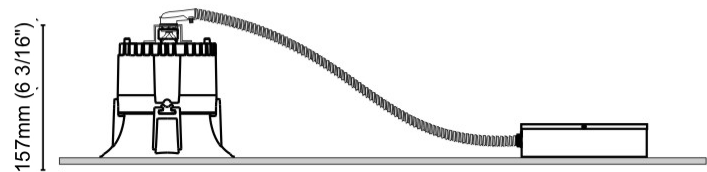

126mm (4 15/16")