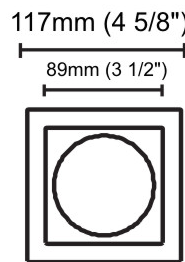

GENERAL

Series: Dixit
Subseries: Dixit RA11
Brand: Ivela
Division: Architectural
Mounting Type: Recessed
Mounting Location: Ceiling
Subcategory: Downlight

PHYSICAL

Shape: Square
Length (mm): 117
Length (in): 4 ⁵/₈
Width (mm): 117
Width (in): 4 ⁵/₈
Height (mm): 73
Height (in): 2 ⁷/₈
Min. Recessing Depth (mm): 113
Min. Recessing Depth (in): 4 ¹/₁₆
Light Distribution: Direct
Weight (kg): 0.7
Weight (lbs): 1.54
Diffuser: Clear Polycarbonate
Fixture Finish: MWH
Fixture Material: Aluminum Die Cast
Cut-out Measurements: 100mm / 3 15/16"

ELECTRICAL

Lamp Type: LED
Total Output Wattage (W): 12 / 18 / 26
Dimming: Tri-Mode (Non-Dimming and Phase Dimming (120Vac only) and 0-10V Dimming)
Driver Included: No
Driver Location: Recessed Housing
Driver Type: Constant Current - Universal
Driver Class: Class 2
Input Voltage (V): 120 - 277
Constant Current (MA): 350 / 500 / 700

LED

Number of LEDs: 1
Color Temperature (°K): 2700 / 3000 / 4000
Max. Delivered Lumen (lm): 1513 - 1602 / 2092 - 2180 / 2759 - 2848
CRI: >85 CRI
Efficiency (%): 89
Lamp Life (hrs): 50000
Upon Request: 3500K upon request

OPTICAL

Optic°: 55
Adjustability: Fixed
Upon Request: Optic 12° or 30° (mirror-metallized) / 70° (white)

RATINGS AND CERTIFICATIONS

Certified By: Certified for North American Standards
IP rating: IP43
IK Rating: IK08
Glare Rating: ≤ 19

PROJECT	_____
TYPE	_____
SPECIFIER	_____
QUANTITY	_____
DATE	_____