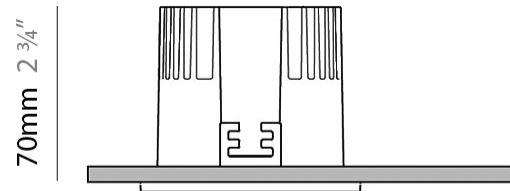

GENERAL

Series: Dixit
Subseries: Dixit RA8
Brand: Ivela
Division: Architectural
Mounting Type: Recessed
Mounting Location: Ceiling
Subcategory: Downlight

PHYSICAL

Shape: Square
Length (mm): 80
Length (in): 3 1/8
Width (mm): 80
Width (in): 3 1/8
Height (mm): 70
Height (in): 2 3/4
Min. Recessing Depth (mm): 110
Min. Recessing Depth (in): 4 3/16
Light Distribution: Direct
Weight (kg): 0.4
Weight (lbs): 0.88
Diffuser: Clear Polycarbonate
Fixture Finish: MWH
Fixture Material: Aluminum Die Cast
Cut-out Measurements: 70mm / 2 3/4"

ELECTRICAL

Lamp Type: LED
Total Output Wattage (W): 9 / 12
Dimming: Tri-Mode (Non-Dimming and Phase Dimming (120Vac only) and 0-10V Dimming)
Driver Included: No
Driver Location: Recessed Housing
Driver Type: Constant Current - Universal
Driver Class: Class 2
Input Voltage (V): 120 - 277
Constant Current (MA): 250 / 350

LED

Number of LEDs: 1
Color Temperature (°K): 2700 / 3000
Max. Delivered Lumen (lm): 1096 / 1447
CRI: >80 CRI
Efficiency (%): 87.7
Lamp Life (hrs): 50000
Upon Request: 3500K upon request

OPTICAL

Optic°: 26
Adjustability: Fixed
Upon Request: Optic 45° (mirror-metallized) / 65° (white)

RATINGS AND CERTIFICATIONS

Certified By: Certified for North American Standards
IP rating: IP44
IK Rating: IK08
Glare Rating: ≤ 19

PROJECT	_____
TYPE	_____
SPECIFIER	_____
QUANTITY	_____
DATE	_____