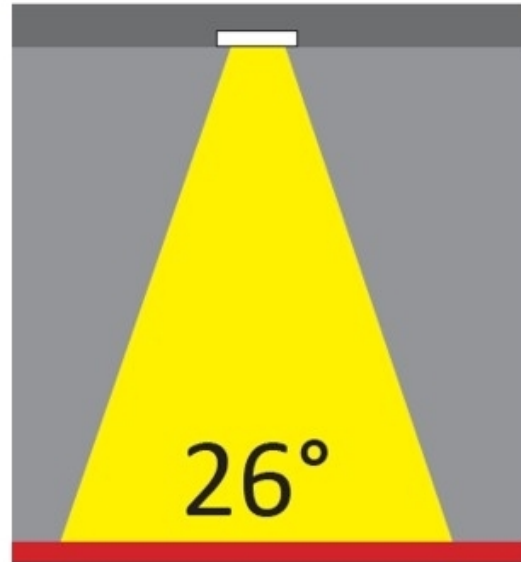

DIXIT RA8 RECESSED

A56077-

PROJECT	
TYPE	
SPECIFIER	
QUANTITY	
DATE	

	DP	DV		Order Example	K°
Dimming	Phase	0-10V		L5XXXXXX-DV-30K	
Color Temperature	27K	30K	35K	0-10V	3000K
	2700K	3000K	3500K		

A