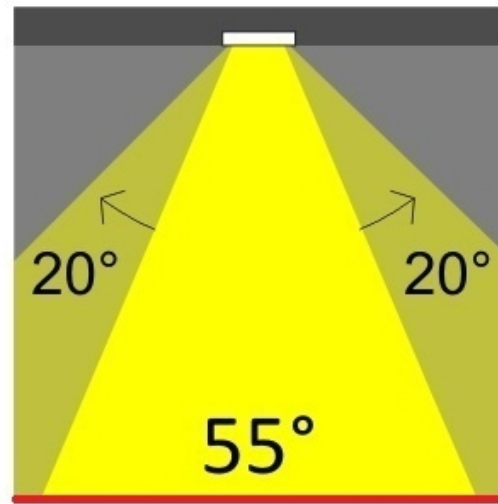

DIXIT RA11 RECESSED

A56024-

PROJECT	
TYPE	
SPECIFIER	
QUANTITY	
DATE	

	DP	DV	
Dimming	Phase	0-10V	
Color Temperature	27K 2700K	30K 3000K	35K 3500K
		40K 4000K	K°

Order Example **L5XXXXXX-DV-30K**

0-10V 3000K

A