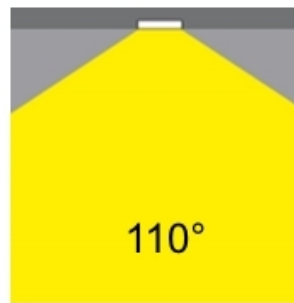

DIXIT RA16 RECESSED

A56102-

RA 16 LED 18W 2400 lm				R:100%				I.Max:350 Cd/Klm			
H[m]	D[m]	Max lux	Med lux	Alpha=112°	H[m]	D[m]	Max lux	Med lux	Beta=113°		
1.00	2.99	604	145		1.00	3.07	604	145			
2.00	5.98	151	36		2.00	6.13	151	36			
3.00	8.96	67	16		3.00	9.20	67	16			
4.00	11.95	38	9		4.00	12.26	38	9			
5.00	14.94	24	6		5.00	15.33	24	6			

Dimming	DP	DV	K°		
	Phase	0-10V			
Color Temperature	27K	30K	35K	40K	K°
	2700K	3000K	3500K	4000K	

Order Example **K°**
L5XXXXXX-DV-30K
0-10V 3000K